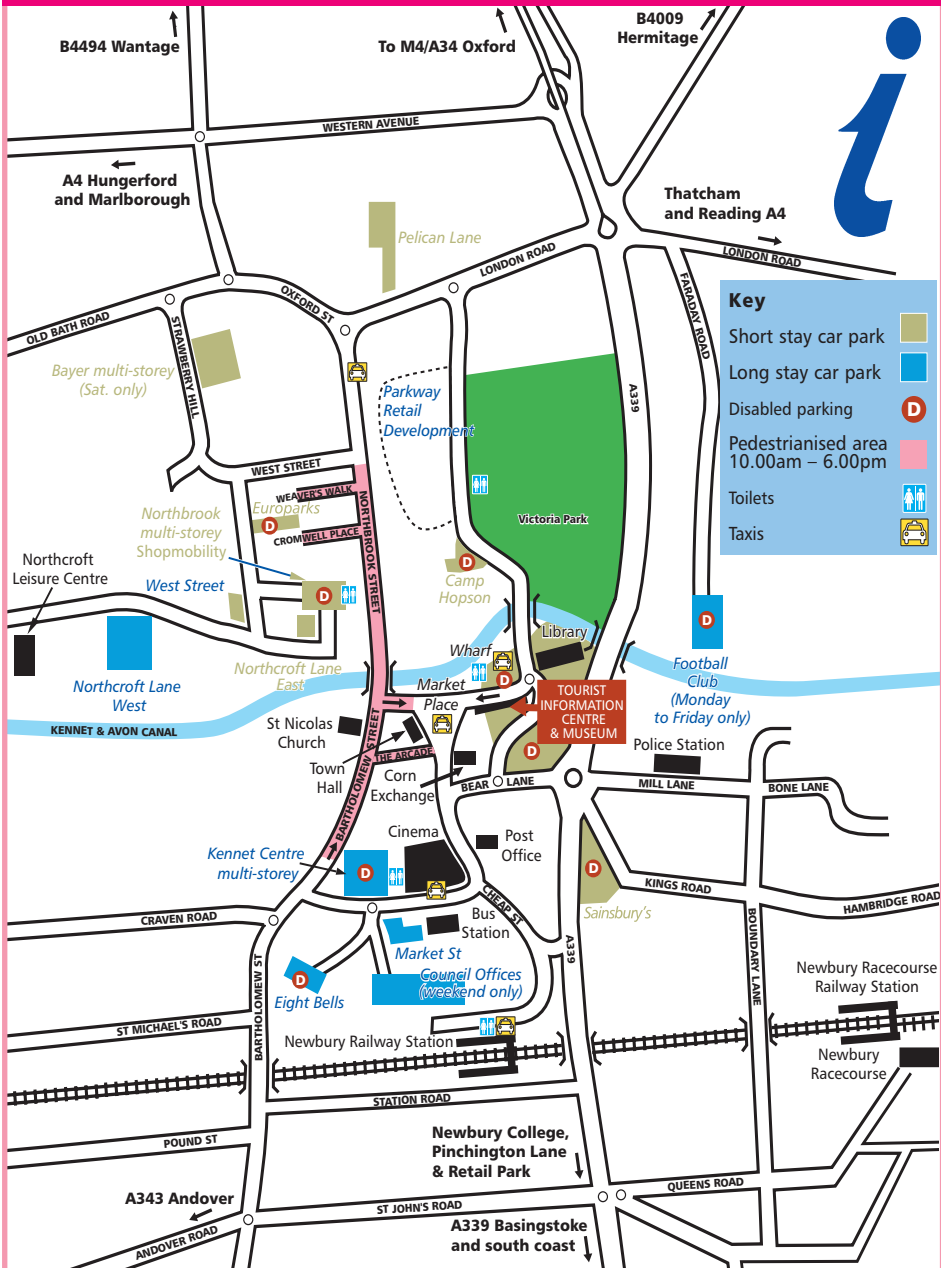

NEWBURY TOWN CENTRE

Key

- Short stay car park
- Long stay car park
- Disabled parking
- Pedestrianised area 10.00am – 6.00pm
- Toilets
- Taxis